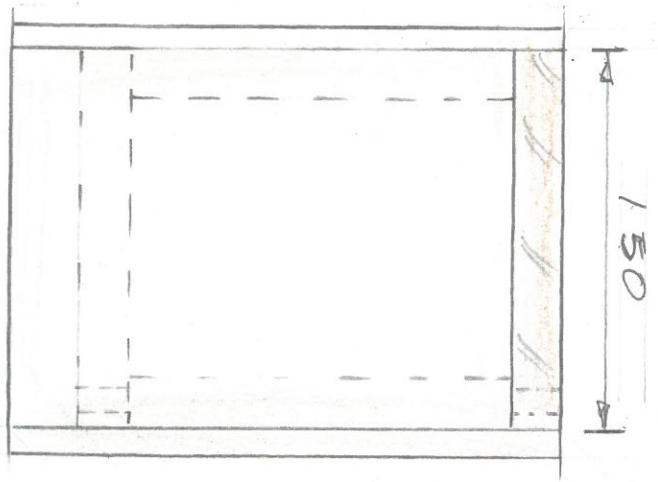

NESTING BOX

ELEVATION

END ELEVATION

PLAN

MATERIAL SIZE 150 X 18mm

SCALE 1:3