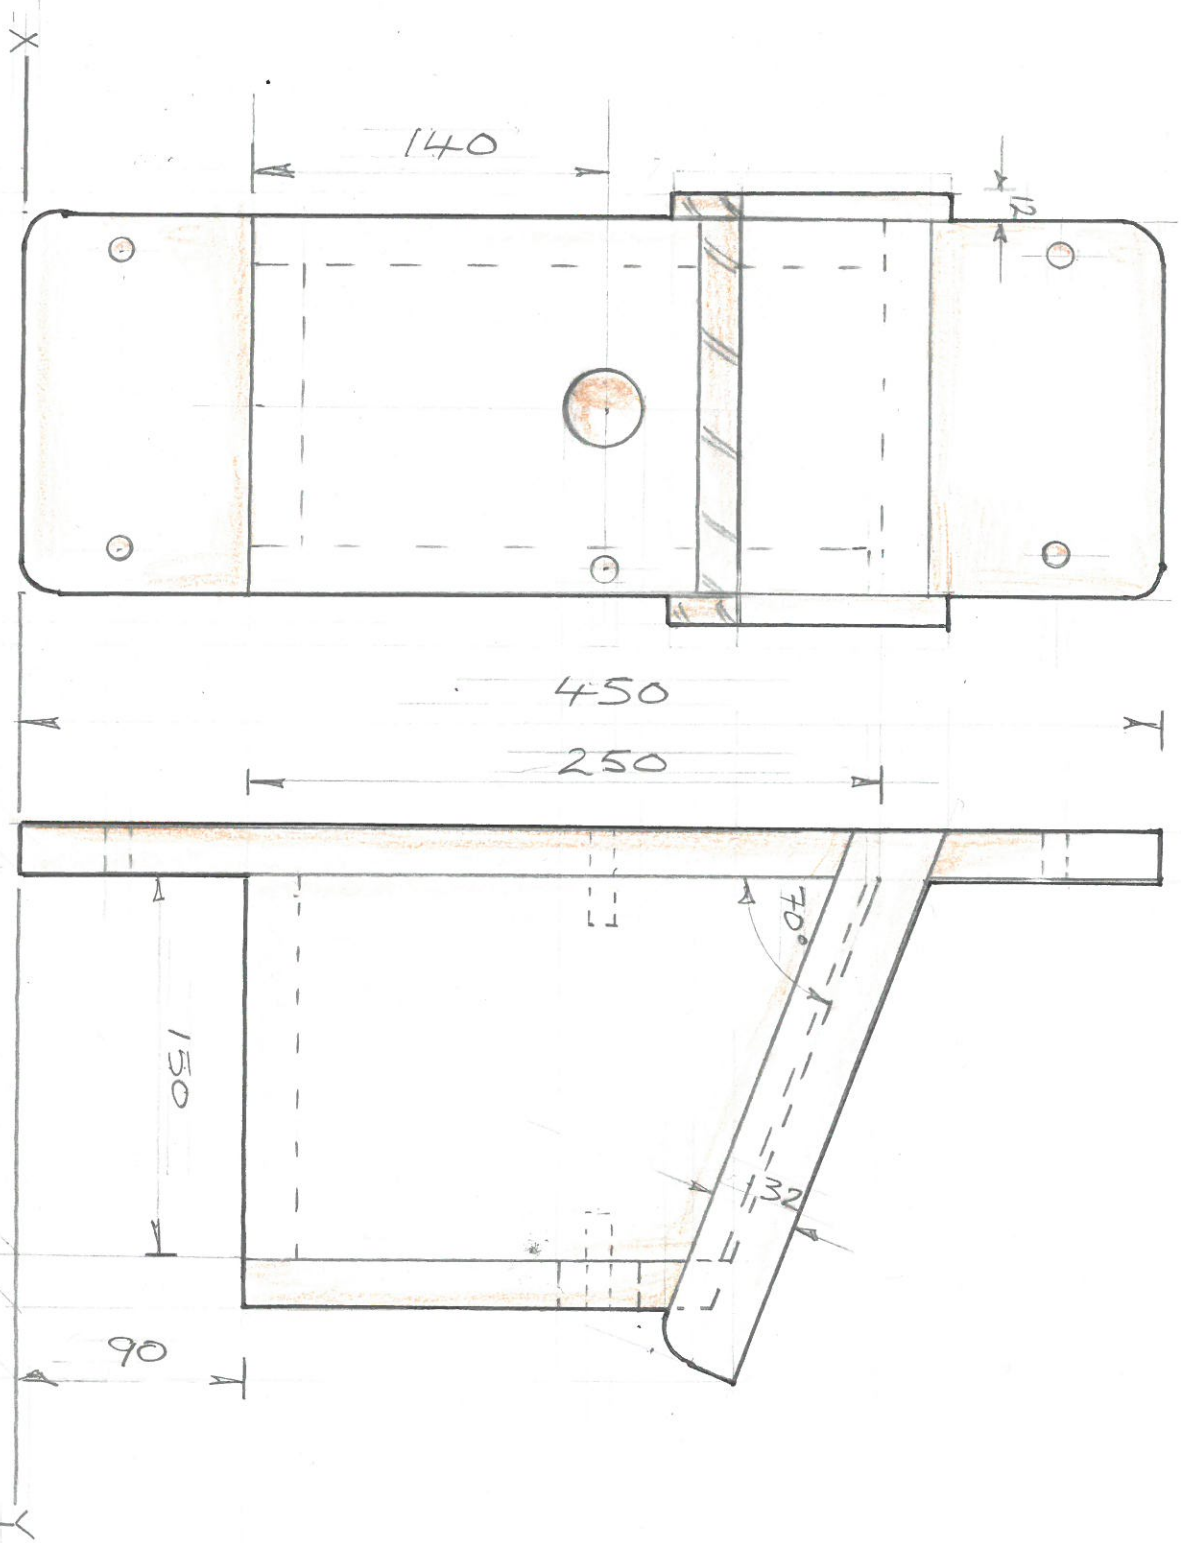

NESTING BOX

ELEVATION

END ELEVATION

PLAN

MATERIAL SIZE 150 X 18mm

SCALE 1:3