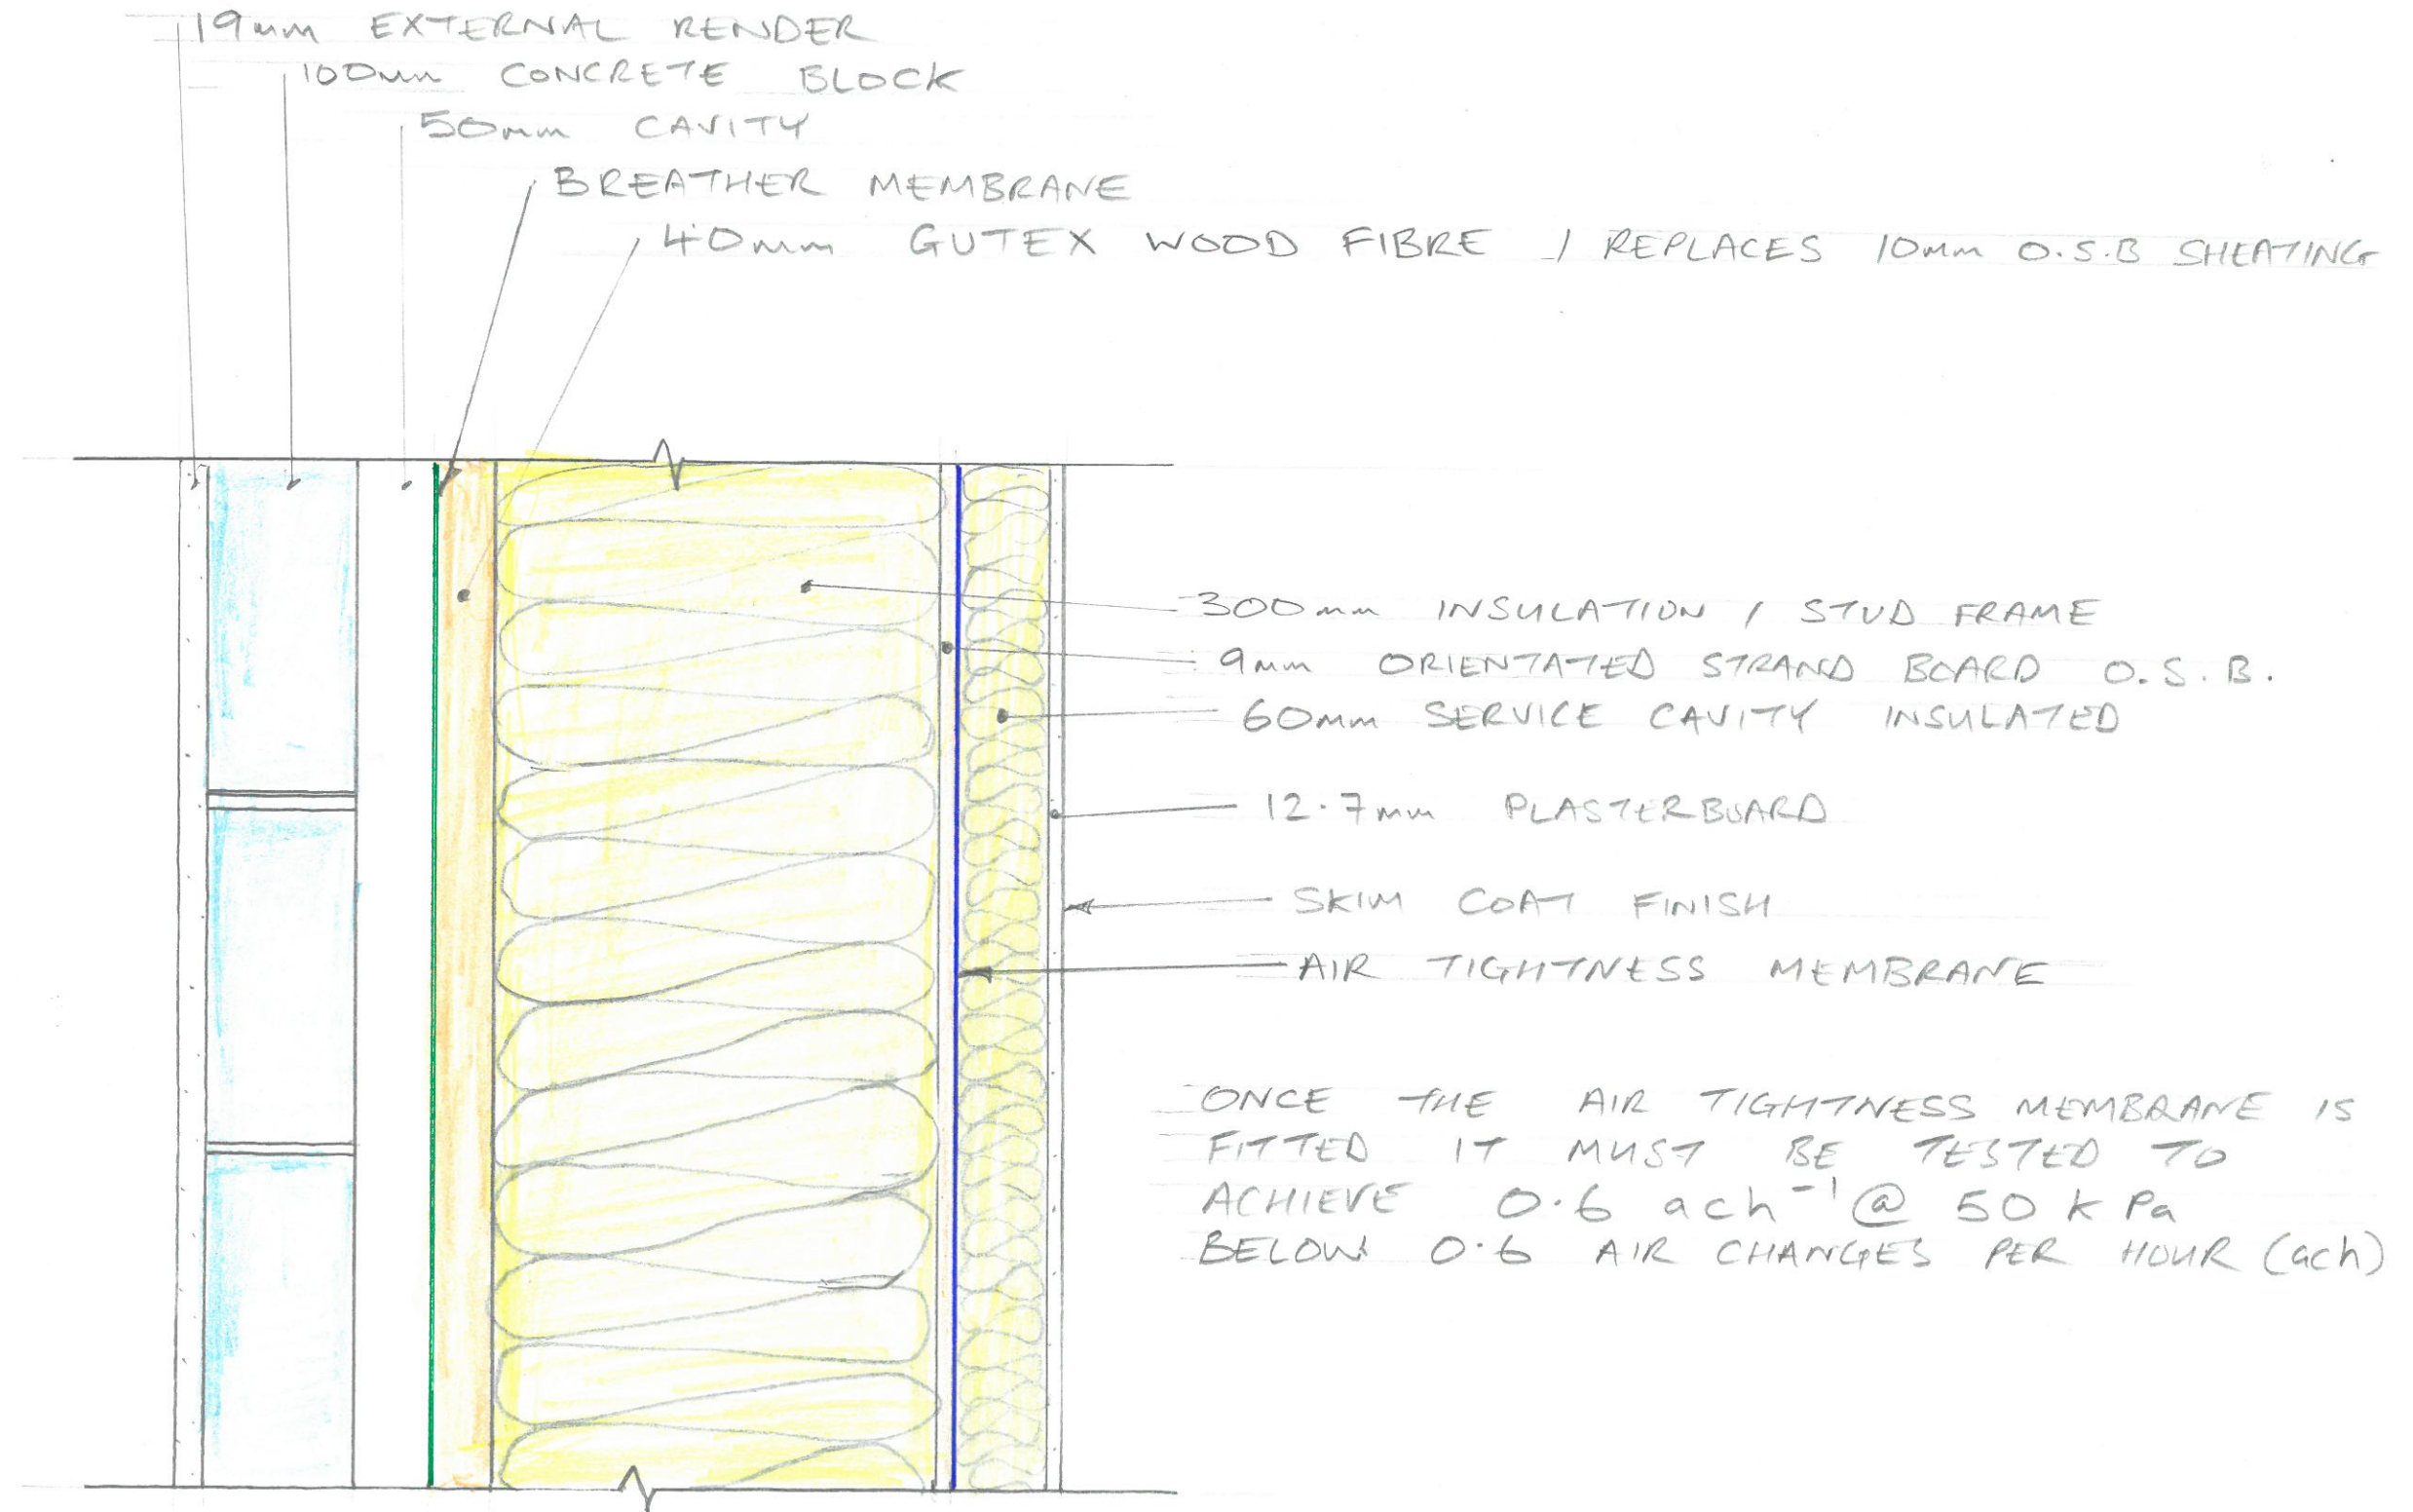

PASSIVE HOUSE TIMBER FRAME WALL DETAIL

SCALE 1:5